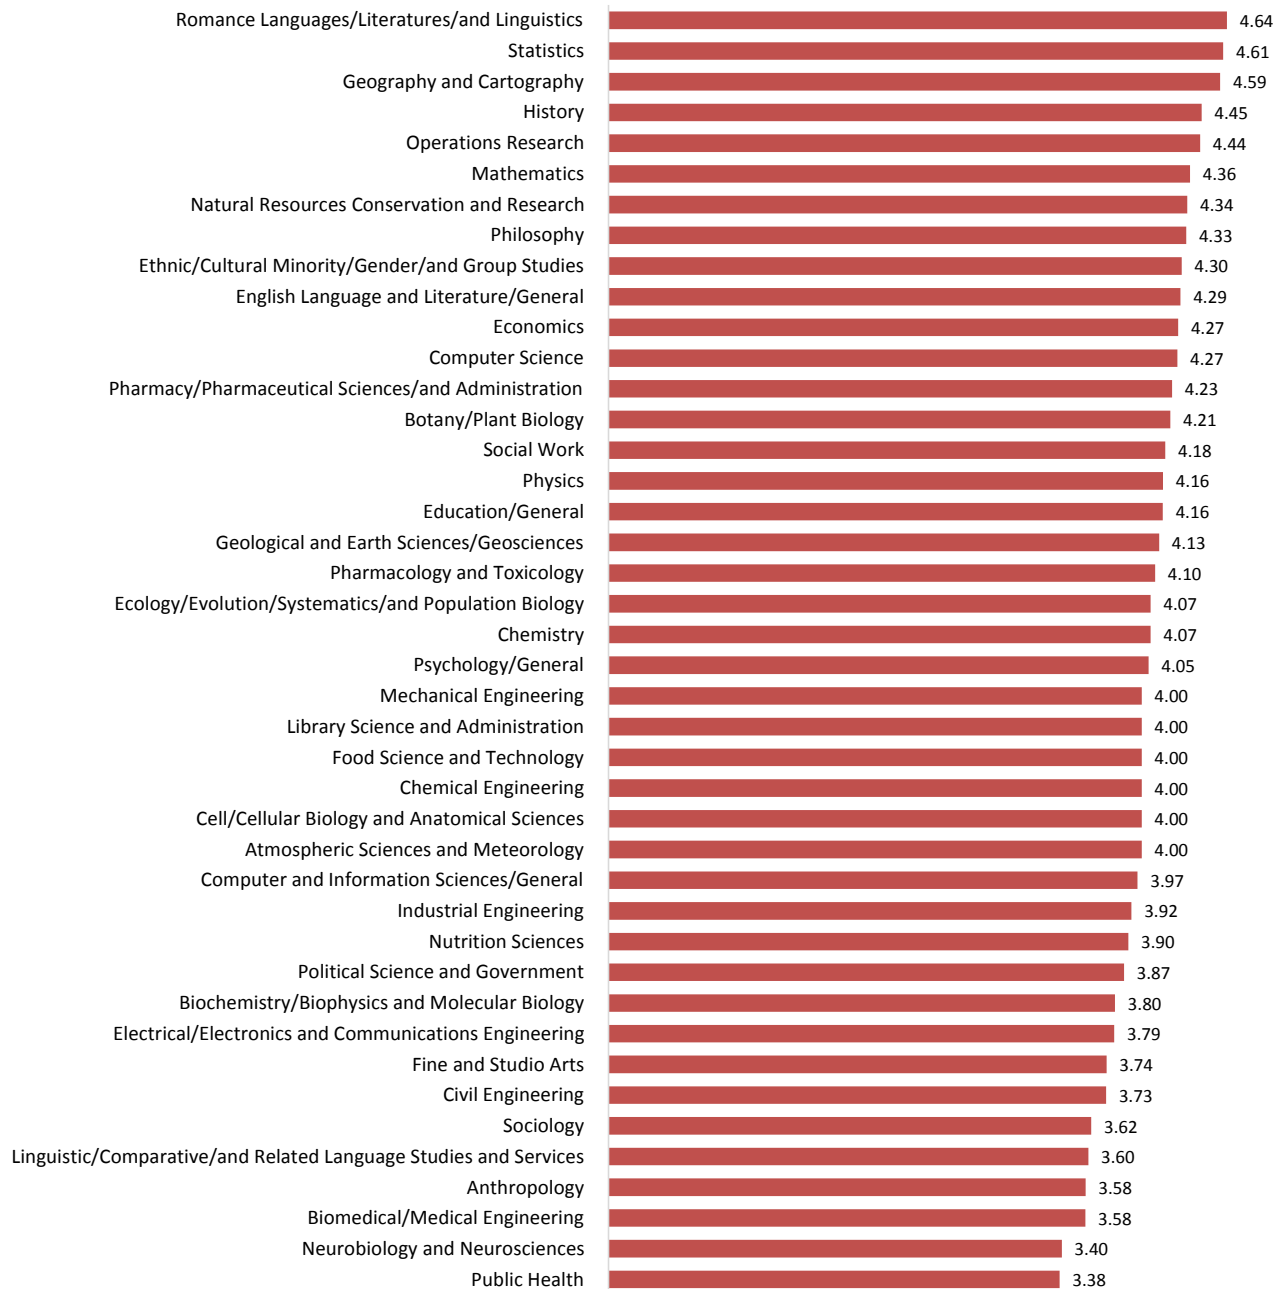

NEW BRUNSWICK

■ Mean

1=Poor, 2=Fair, 3=Good, 4=Very Good, 5=Excellent

RUTGERS UNIVERSITY AND PEER INSTITUTIONS
GRADUATE SATISFACTION - PHD EXIT SURVEY
2016

[Back to Dashboard Menu](#)

NEW BRUNSWICK

■ Mean

0.00 1.00 2.00 3.00 4.00 5.00